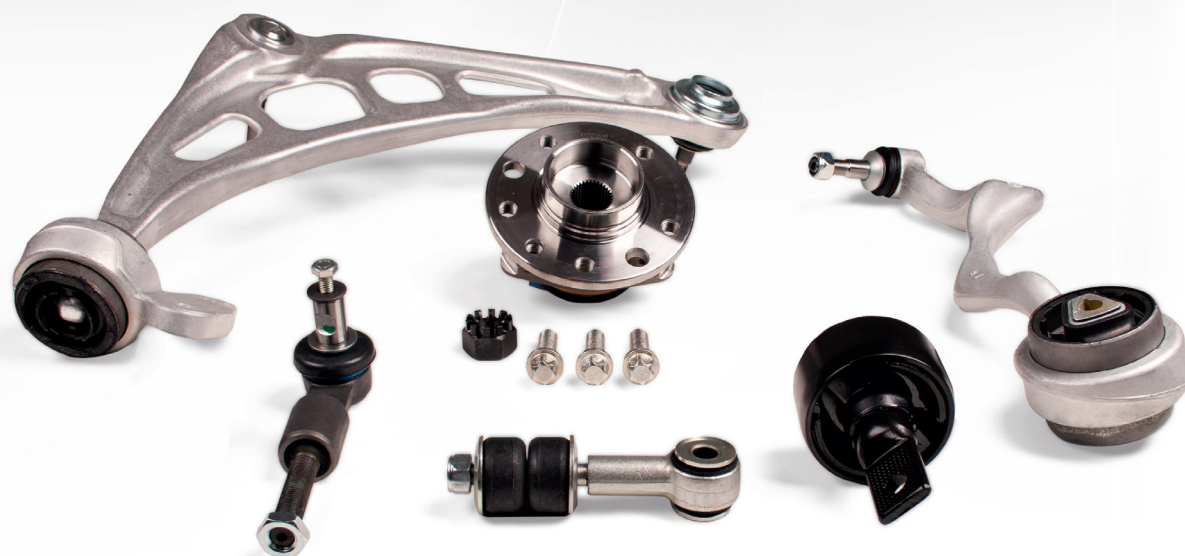

Based on TecDoc comparison: the leading position for coverage is a fact for all markets

MOOG PROVIDES THE MOST COMPREHENSIVE COVERAGE

Challenge: offering the most comprehensive coverage of quality steering and suspension parts

MOOG supports installers and distributors in their ambition to give its customers the best service in the market. Fast and complete availability of steering and suspension parts is vital for optimized customer satisfaction. **MOOG keeps on investing in its range of parts for a maximum of makes** - without compromising on quality and delivery times.

MOOG Easy solutions:

- **In 7 out of 8 product categories MOOG already offers the largest choice:** Front and rear suspension arms, ball joints, link stabilisers, front and rear wheel bearings, tie rod ends, axial rods.
- **With over 85 % coverage in the recently launched Wheel bearings category,** we show our commitment to be the absolute number one in quality steering and suspension parts.